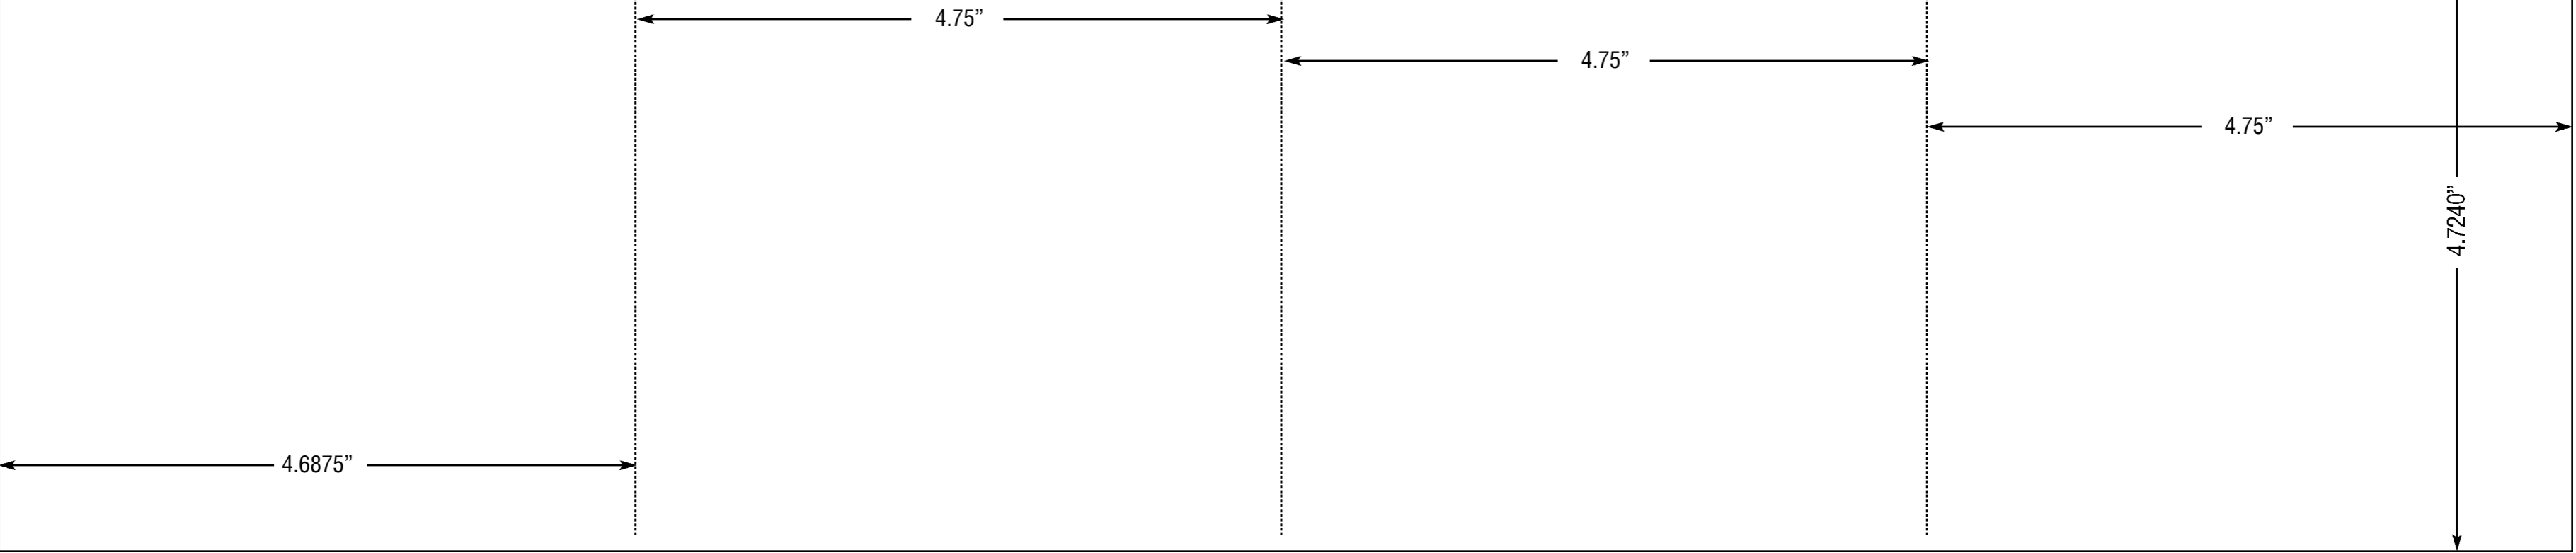

CD Insert 8page FoldTwice 18.9688 X 4.724

Back

Front